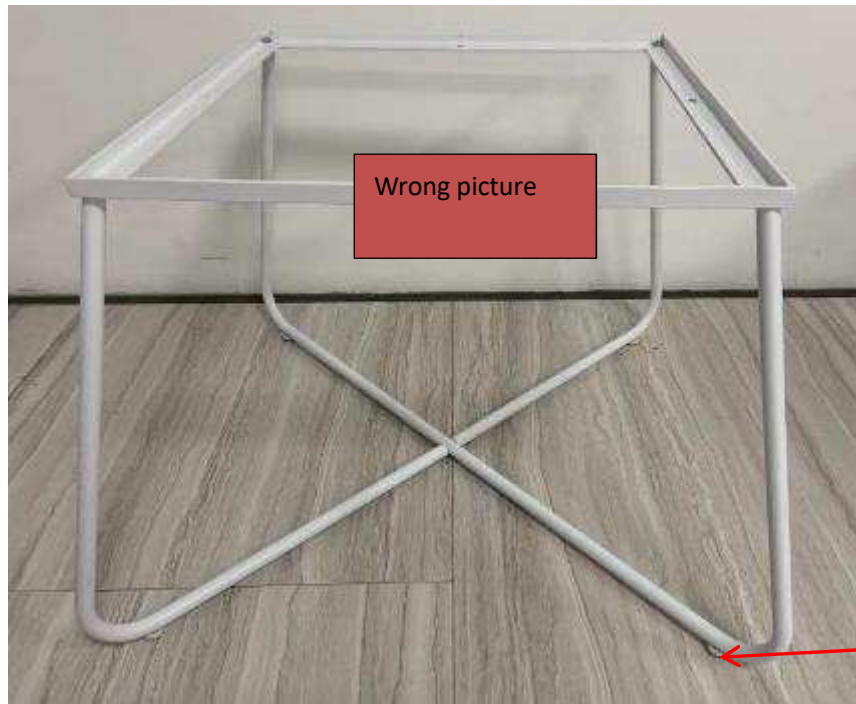

4046-8 Taverny KD frame

Stainless steel
screw M16*15
12pcs

Screw set
10-4046-01